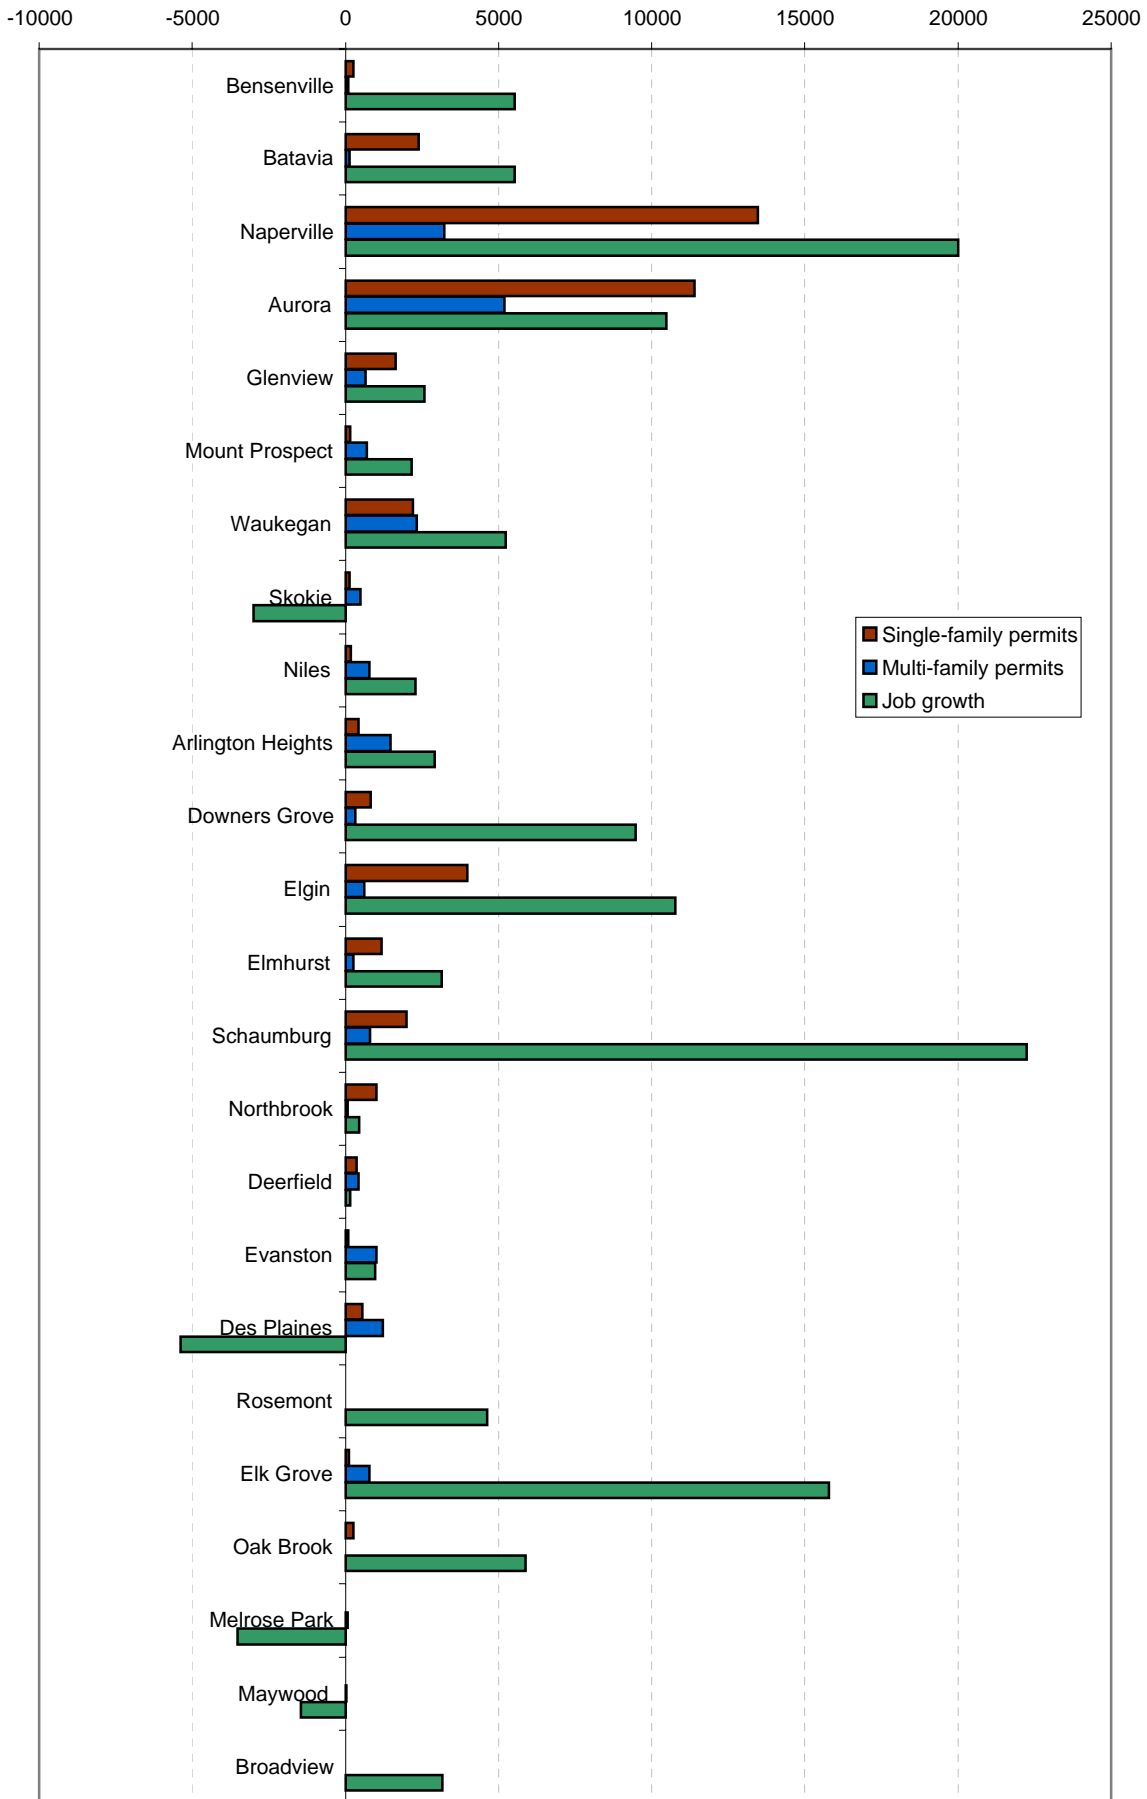

3.8 Growth in Jobs and Housing Permits, 1991-2001

Source: Illinois Department of Employment Security Labor Market Information, Unemployment Insurance-covered (private sector) employment the U.S. Department of Commerce Bureau of the Census residential building permits.