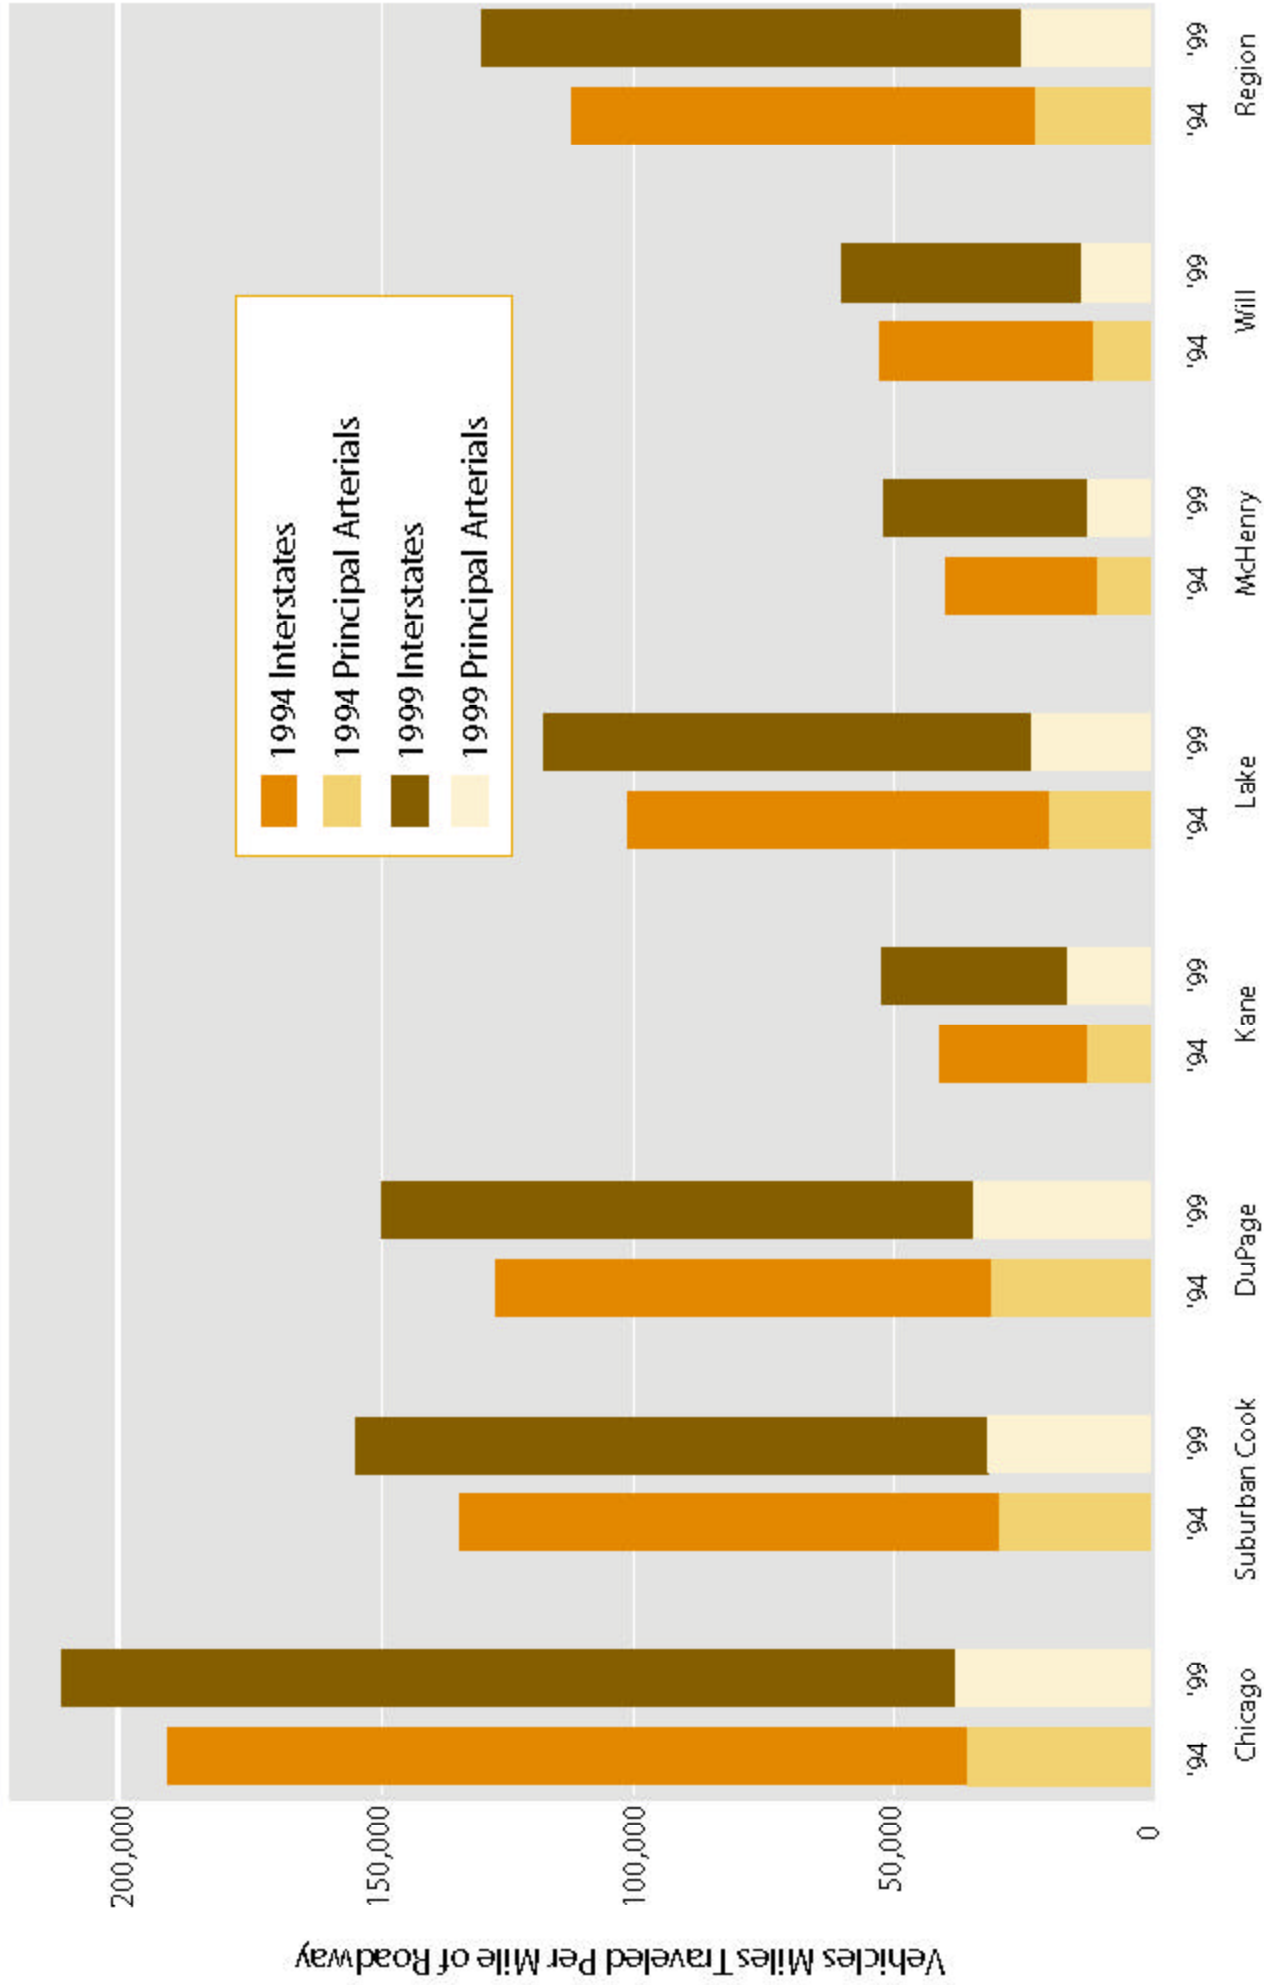

# VEHICLE MILES TRAVELED PER MILE OF HIGHWAY CONTINUES TO INCREASE

Daily vehicle miles traveled (VMT) per mile of interstate and per mile of principal arterial highway.

Source: Illinois Department of Transportation